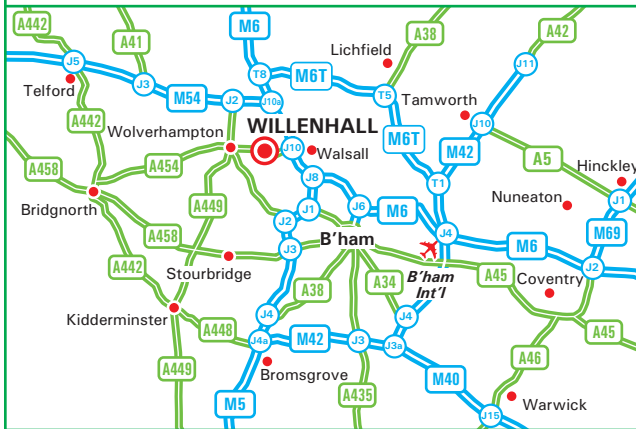

From M6

Leave the M6 at Junction 10 (signed Walsall, Wolverhampton, & A454).

Join the A454 (Black Country Route) towards Wolverhampton. Leave the A454 (Black Country Route) at the Keyway Junction (signed Wolverhampton (A454), Willenhall & Wednesfield).

At the roundabout at the bottom of the slip road take the second exit onto The Keyway (A454).

At the next roundabout, take the third exit onto Somerford Place - B4464 (signed Willenhall & B4464).

Turn left at the mini-roundabout onto Pinson Road - B4484 (signed Wednesfield & B4484).

Turn right at the next mini-roundabout and follow the one way signs onto Moat Street.

Turn right onto Gower Street. Turn right onto Little Wood Street. Turn right onto Stafford St

We are located on the right hand side of the road (see inset). Goods Inwards is located on Gower Street

Midland Metro

The nearest stop is Bilston Central.

Airport

Birmingham Airport is approximately 40 minutes drive away.